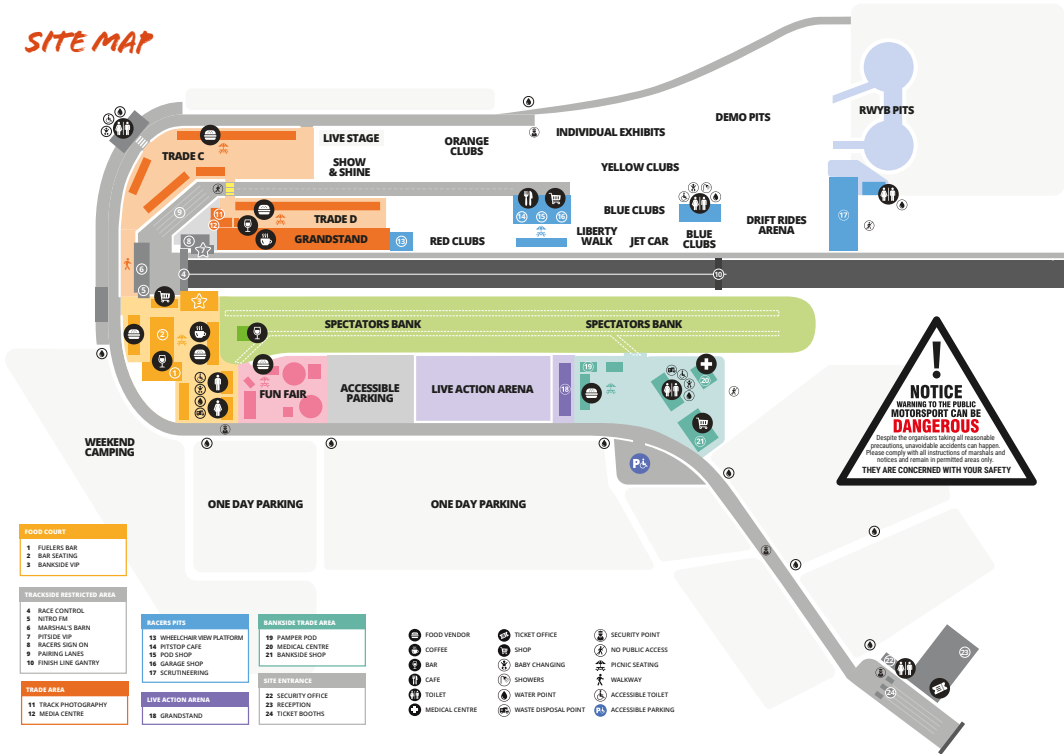

SITE MAP

NOTICE
WARNING TO THE PUBLIC
MOTORSPORT CAN BE
DANGEROUS
Despite the organisers taking all reasonable
precautions, unavoidable accidents can happen.
Please comply with all instructions of marshals and
notices and remain in permitted areas only.
THEY ARE CONCERNED WITH YOUR SAFETY

1. **FOOD COURT**
2. 1 FUELERS BAR
   - 2 BAR SEATING
   - 3 BANKSIDE VIP

1. **TRADE AREA**
2. 11 TRACK PHOTOGRAPHY
   - 12 MEDIA CENTRE

1. **RACERS PITS**
2. 13 WHEELCHAIR VIEW PLATFORM
   - 14 PITSTOP CAFE
   - 15 POD SHOP
   - 16 GARAGE SHOP
   - 17 SCRUTINEERING

1. **BANKSIDE TRADE AREA**
2. 19 PAMPER POD
   - 20 MEDICAL CENTRE
   - 21 BANKSIDE SHOP

1. **SITE ENTRANCE**
2. 22 SECURITY OFFICE
   - 23 RECEPTION
   - 24 TICKET BOOTHS

- FOOD VENDOR
- COFFEE
- BAR
- CAFE
- TOILET
- MEDICAL CENTRE
- TICKET OFFICE
- SHOP
- BABY CHANGING
- SHOWERS
- WATER POINT
- WASTE DISPOSAL POINT
- SECURITY POINT
- NO PUBLIC ACCESS
- PICNIC SEATING
- WALKWAY
- ACCESSIBLE TOILET
- ACCESSIBLE PARKING